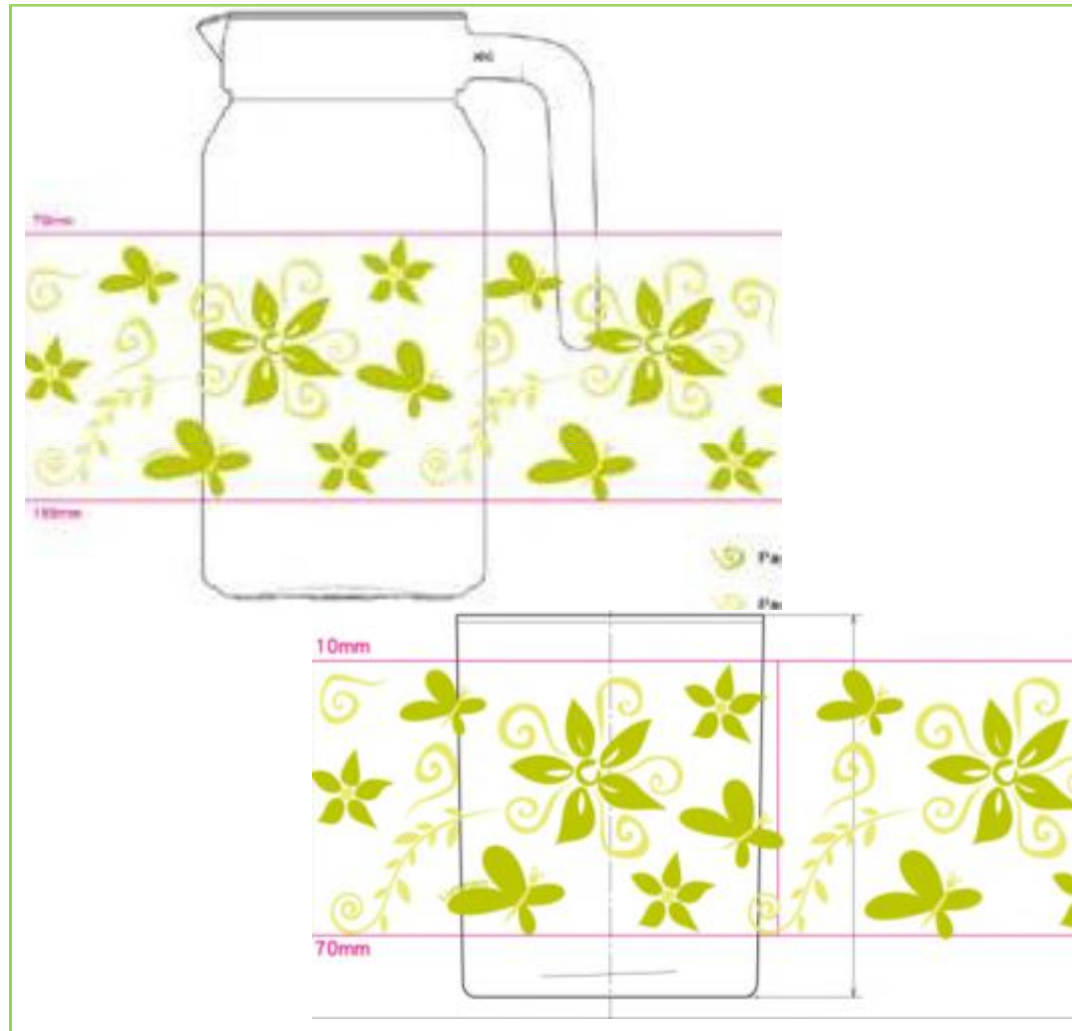

## Drink ware Range

## Drink ware Range

**ROTTERDAM- Bling Bling**

**Packaging: 7 piece/set**

**Composition: 1 X Jug 0.8 L  
6 X 23 Cl O/F**

**MRP: INR 465**