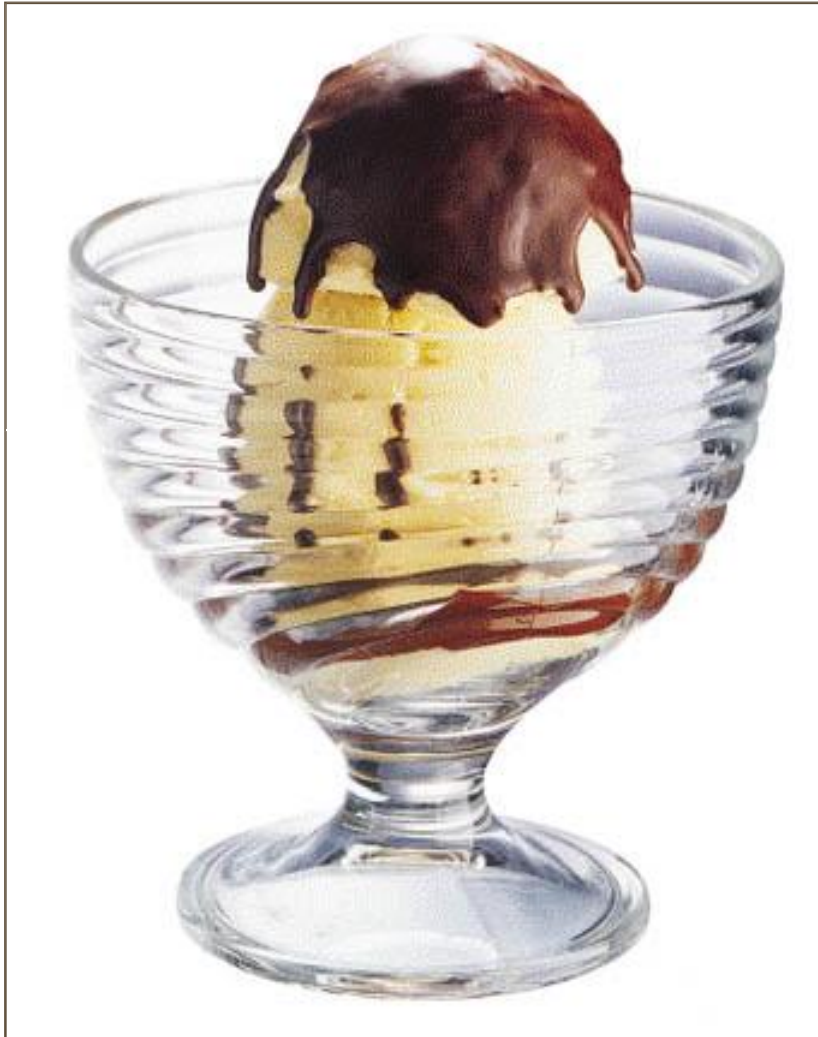

Gift Set

JAVA-Ice-cream Set

Packaging: 6 pieces/set

Composition: 6 ice-cream bowl

MRP: INR 450 app.