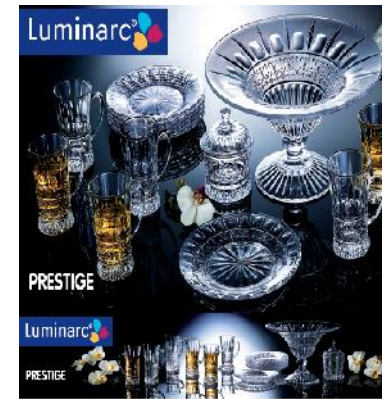

## Various Price points catered during this festive season

**FLAME-7 piece  
(INR 900)**

**OCTIME-12 piece  
FLAME FRUITY &  
DELTA- 7 piece  
(INR 950)**

**COSMOS-10  
piece  
Snack set  
(INR 995)**

**ROC 14 piece  
snack set  
(INR 1295)**