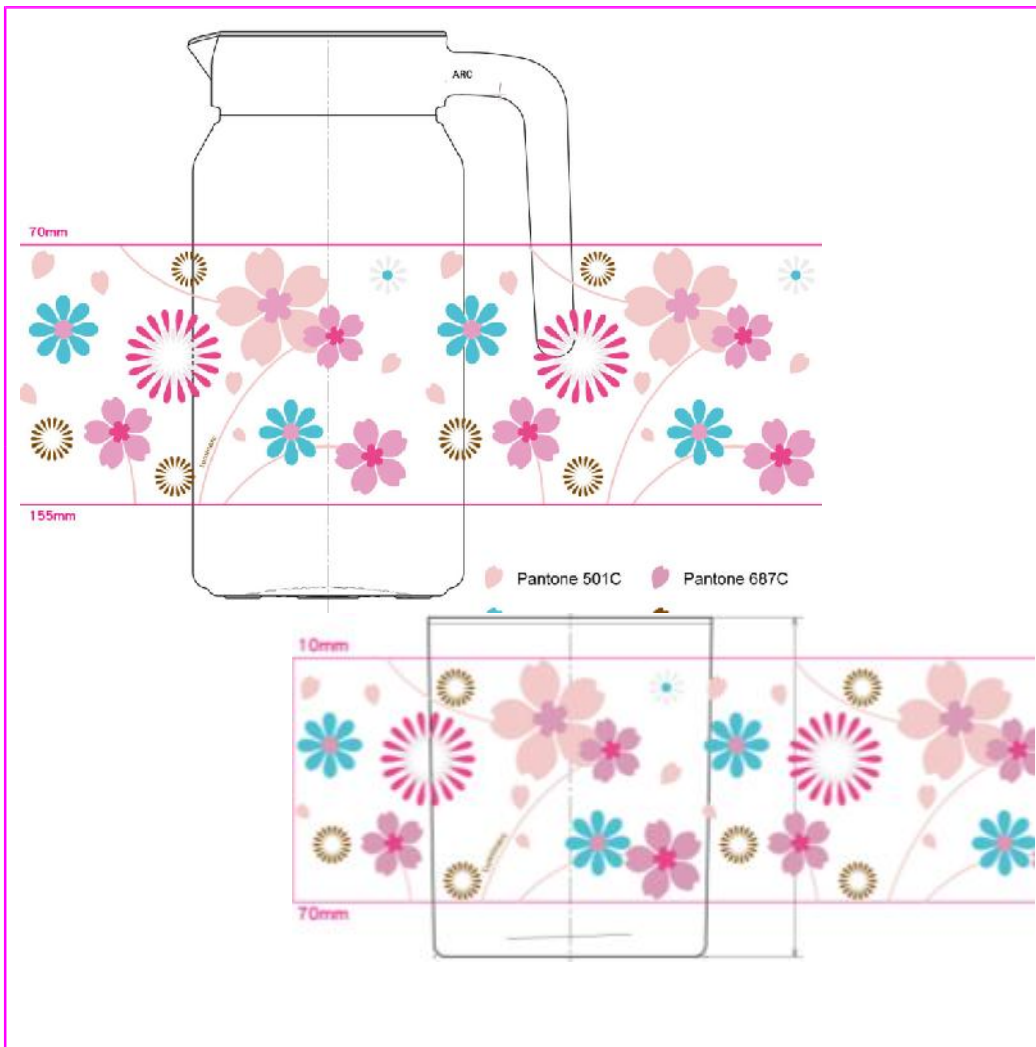

## Drink ware Range

### **ROTTERDAM- Wavy**

**Packaging: 7 piece/set**

**Composition: 1 X Jug 0.8 L  
6 X 23 Cl O/F**

**MRP: INR 465**